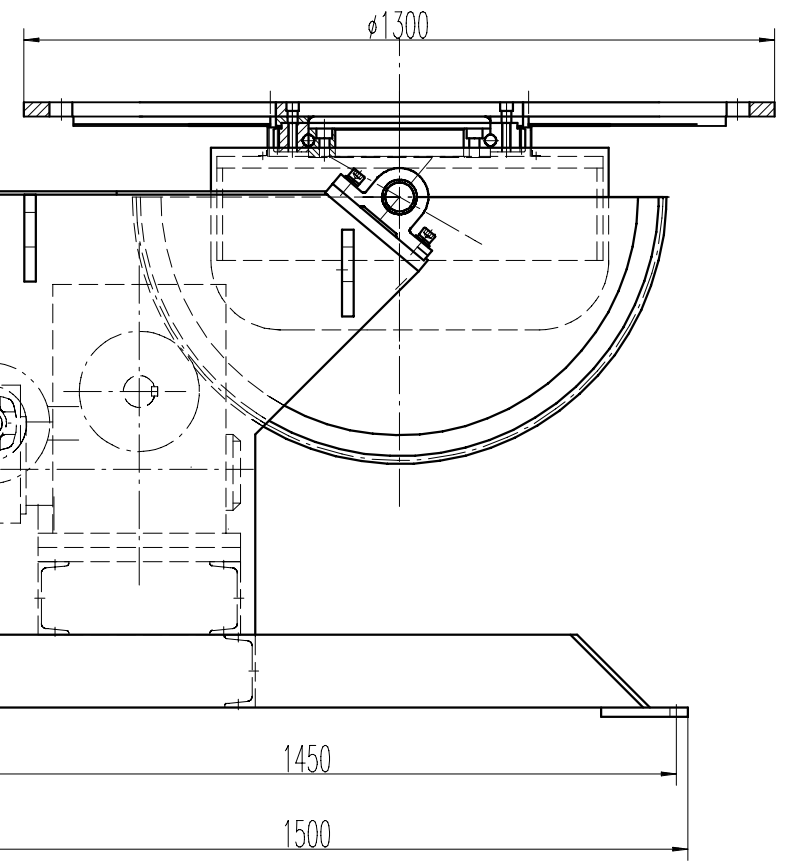

1153  
1000

WELDING POSITIONER	HBJ-20			
				1:5
	WELDING AND MACHINERY AUSTRALIA			